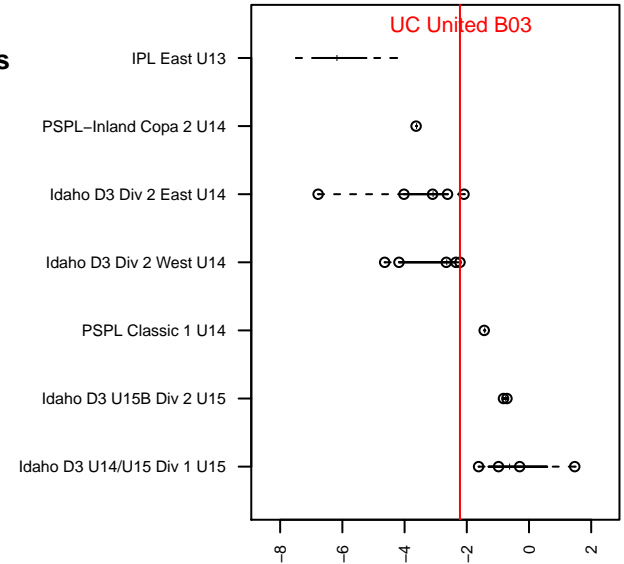

# UC United B03

Union County YS  
 La Grande, ID  
 B03 total strength=1069  
 attack=3.16 defense=2.03  
 fall league = Idaho D3 Div 2 West U14  
 spr league = Spr Idaho D3 U14 Div 2

alt names used:  
 UC UNITED  
 UC UNITED

Venues played:  
 2016 Idaho D3 Division 2 West U14  
 2016 Spr Idaho D3 U14 Division 2

**UC United B03**  
 Dots are actual minus expected GF (blue circles) and GA (red triangles).  
 Blue line is smoothed change in attack strength. Red is smoothed change in defense strength.

**attack and defense variance (black dot)  
relative to other teams  
and top 10 in region**

**attack and defense rating  
relative to others at age  
and all opponents in last 13 months**

**Performance relative to 13 month average**