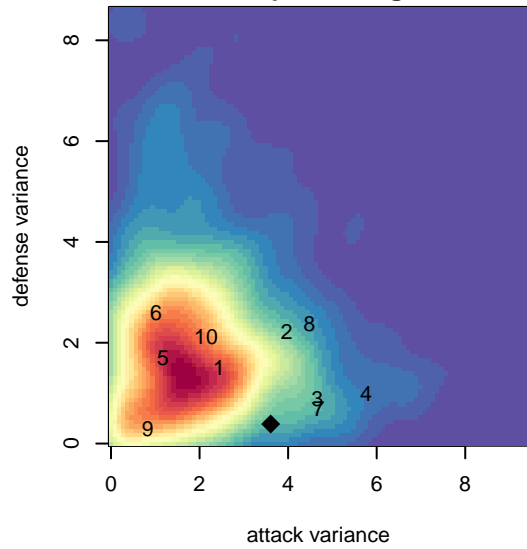

# UC United B03

Union County YS  
 La Grande, ID  
 B03 total strength=1069  
 attack=3.16 defense=2.03  
 fall league = Idaho D3 Div 2 West U14  
 spr league = Spr Idaho D3 U14 Div 2

alt names used:  
 UC UNITED  
 UC UNITED

Venues played:  
 2016 Idaho D3 Division 2 West U14  
 2016 Spr Idaho D3 U14 Division 2

**UC United B03**  
 Dots are actual minus expected GF (blue circles) and GA (red triangles).  
 Blue line is smoothed change in attack strength. Red is smoothed change in defense strength.

**attack and defense variance (black dot)  
relative to other teams  
and top 10 in region**

**attack and defense rating  
relative to others at age  
and all opponents in last 13 months**

**Performance relative to 13 month average**